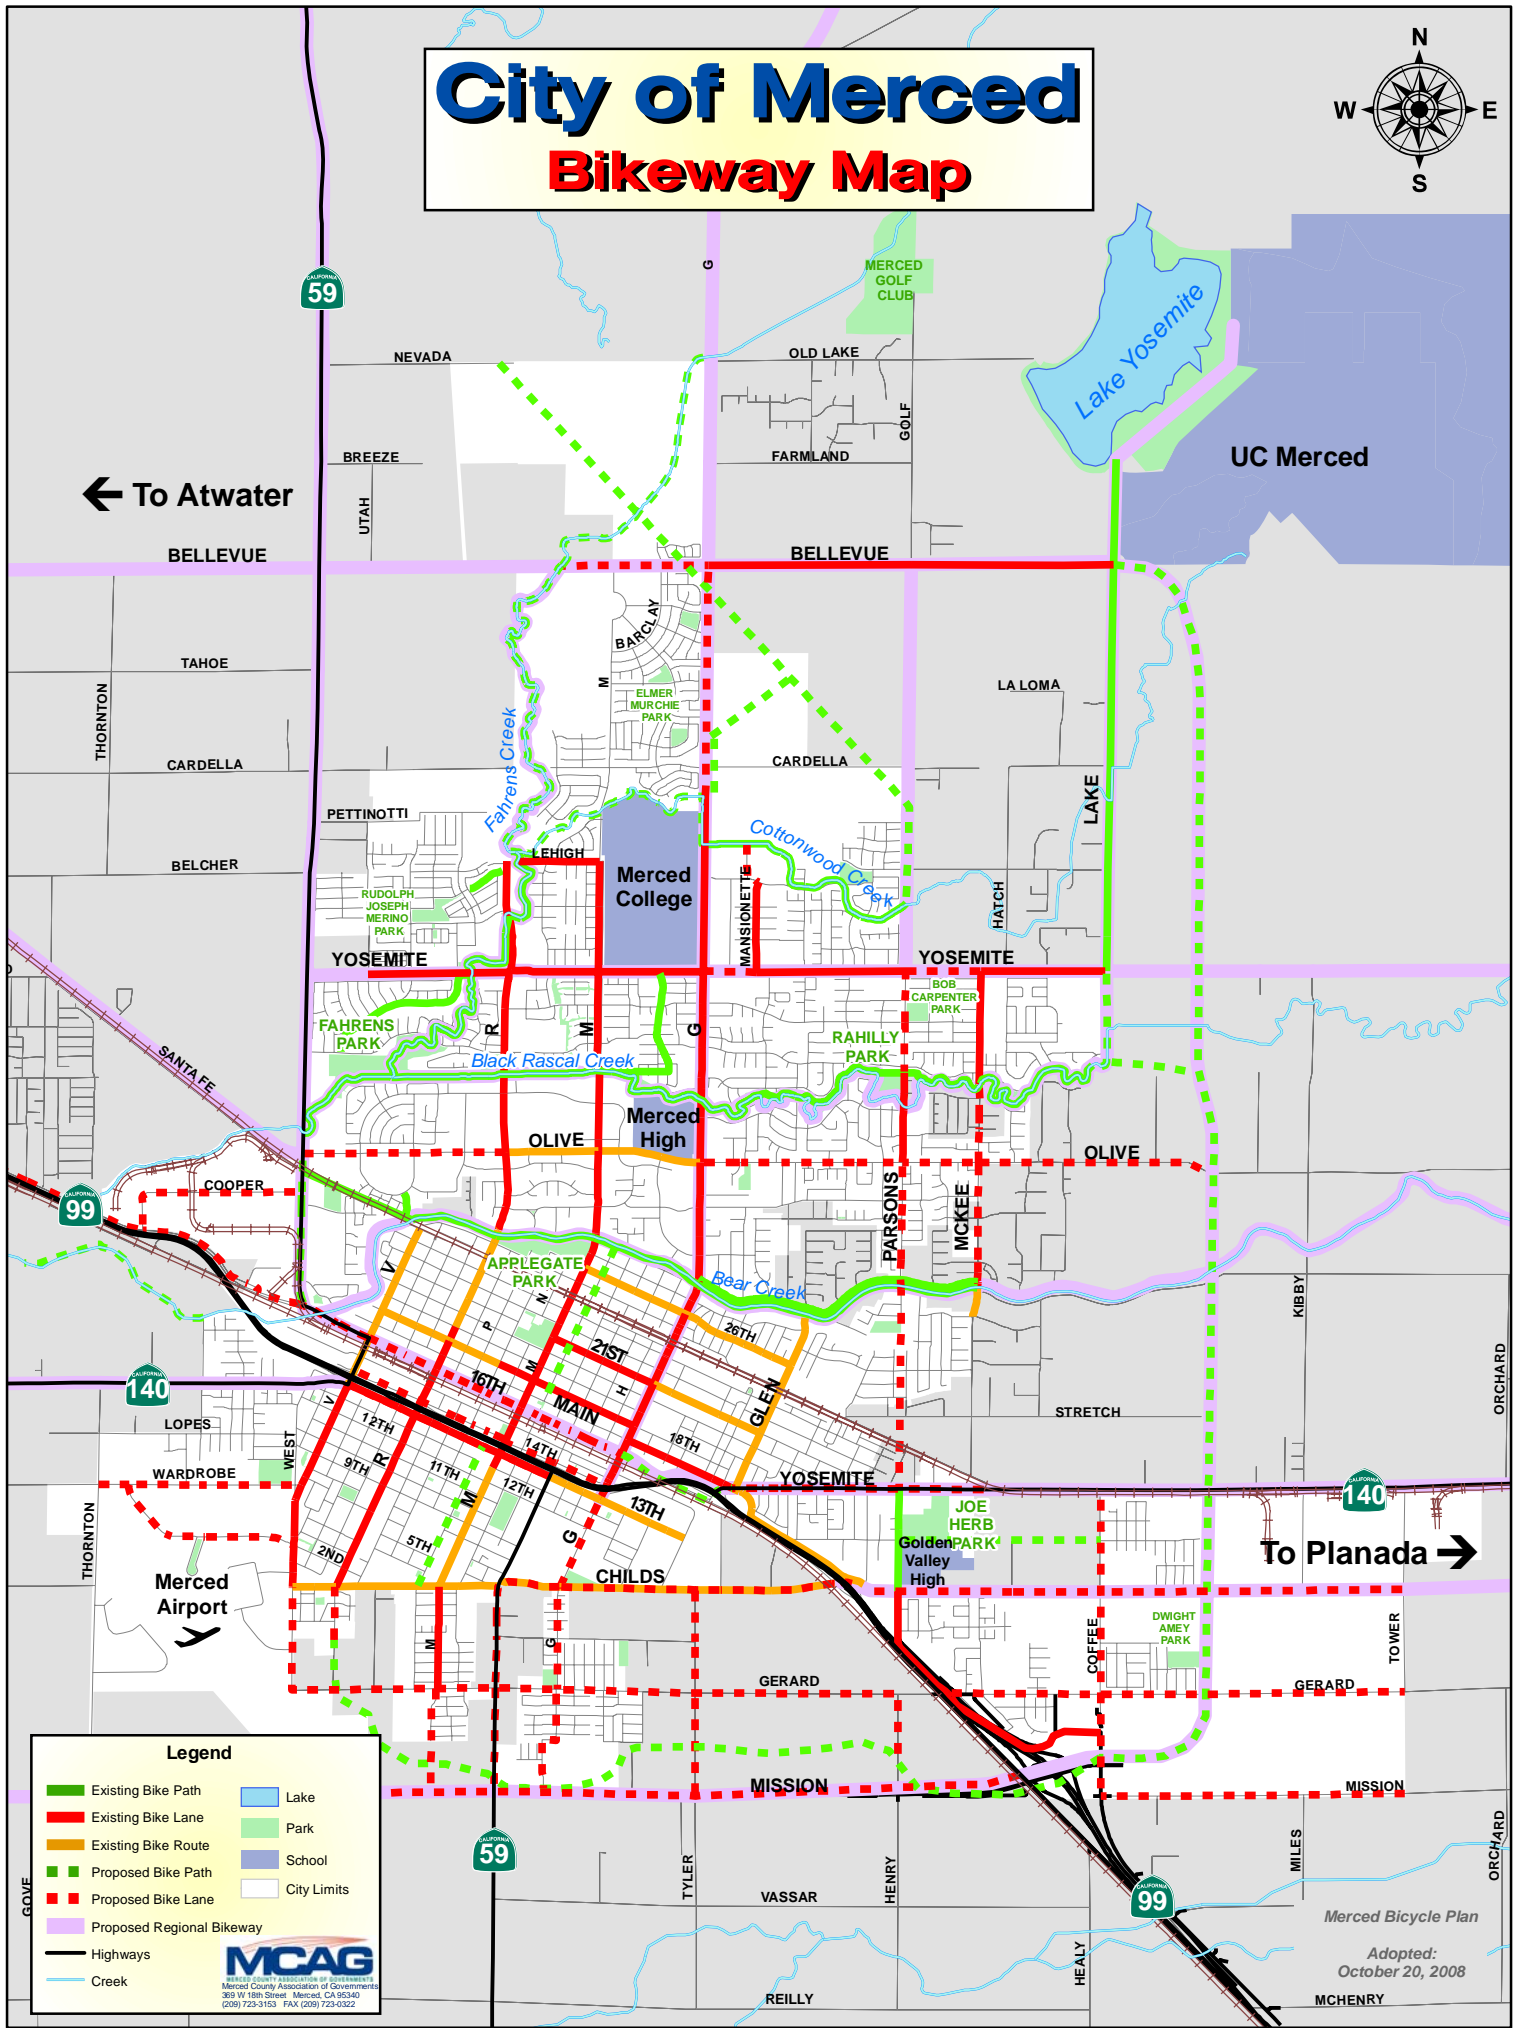

# City of Merced Bikeway Map

← To Atwater

To Planada →

**Legend**

- Existing Bike Path
- Existing Bike Lane
- Existing Bike Route
- - - Proposed Bike Path
- - - Proposed Bike Lane
- - - Proposed Regional Bikeway
- Highways
- Creek
- Lake
- Park
- School
- City Limits

**MCAAG**  
 MERCED COUNTY ASSOCIATION OF GOVERNMENTS  
 Merced County Association of Governments  
 309 W 18th Street Merced, CA 95340  
 (209) 723-3153 FAX (209) 723-0322

Merced Bicycle Plan  
 Adopted:  
 October 20, 2008