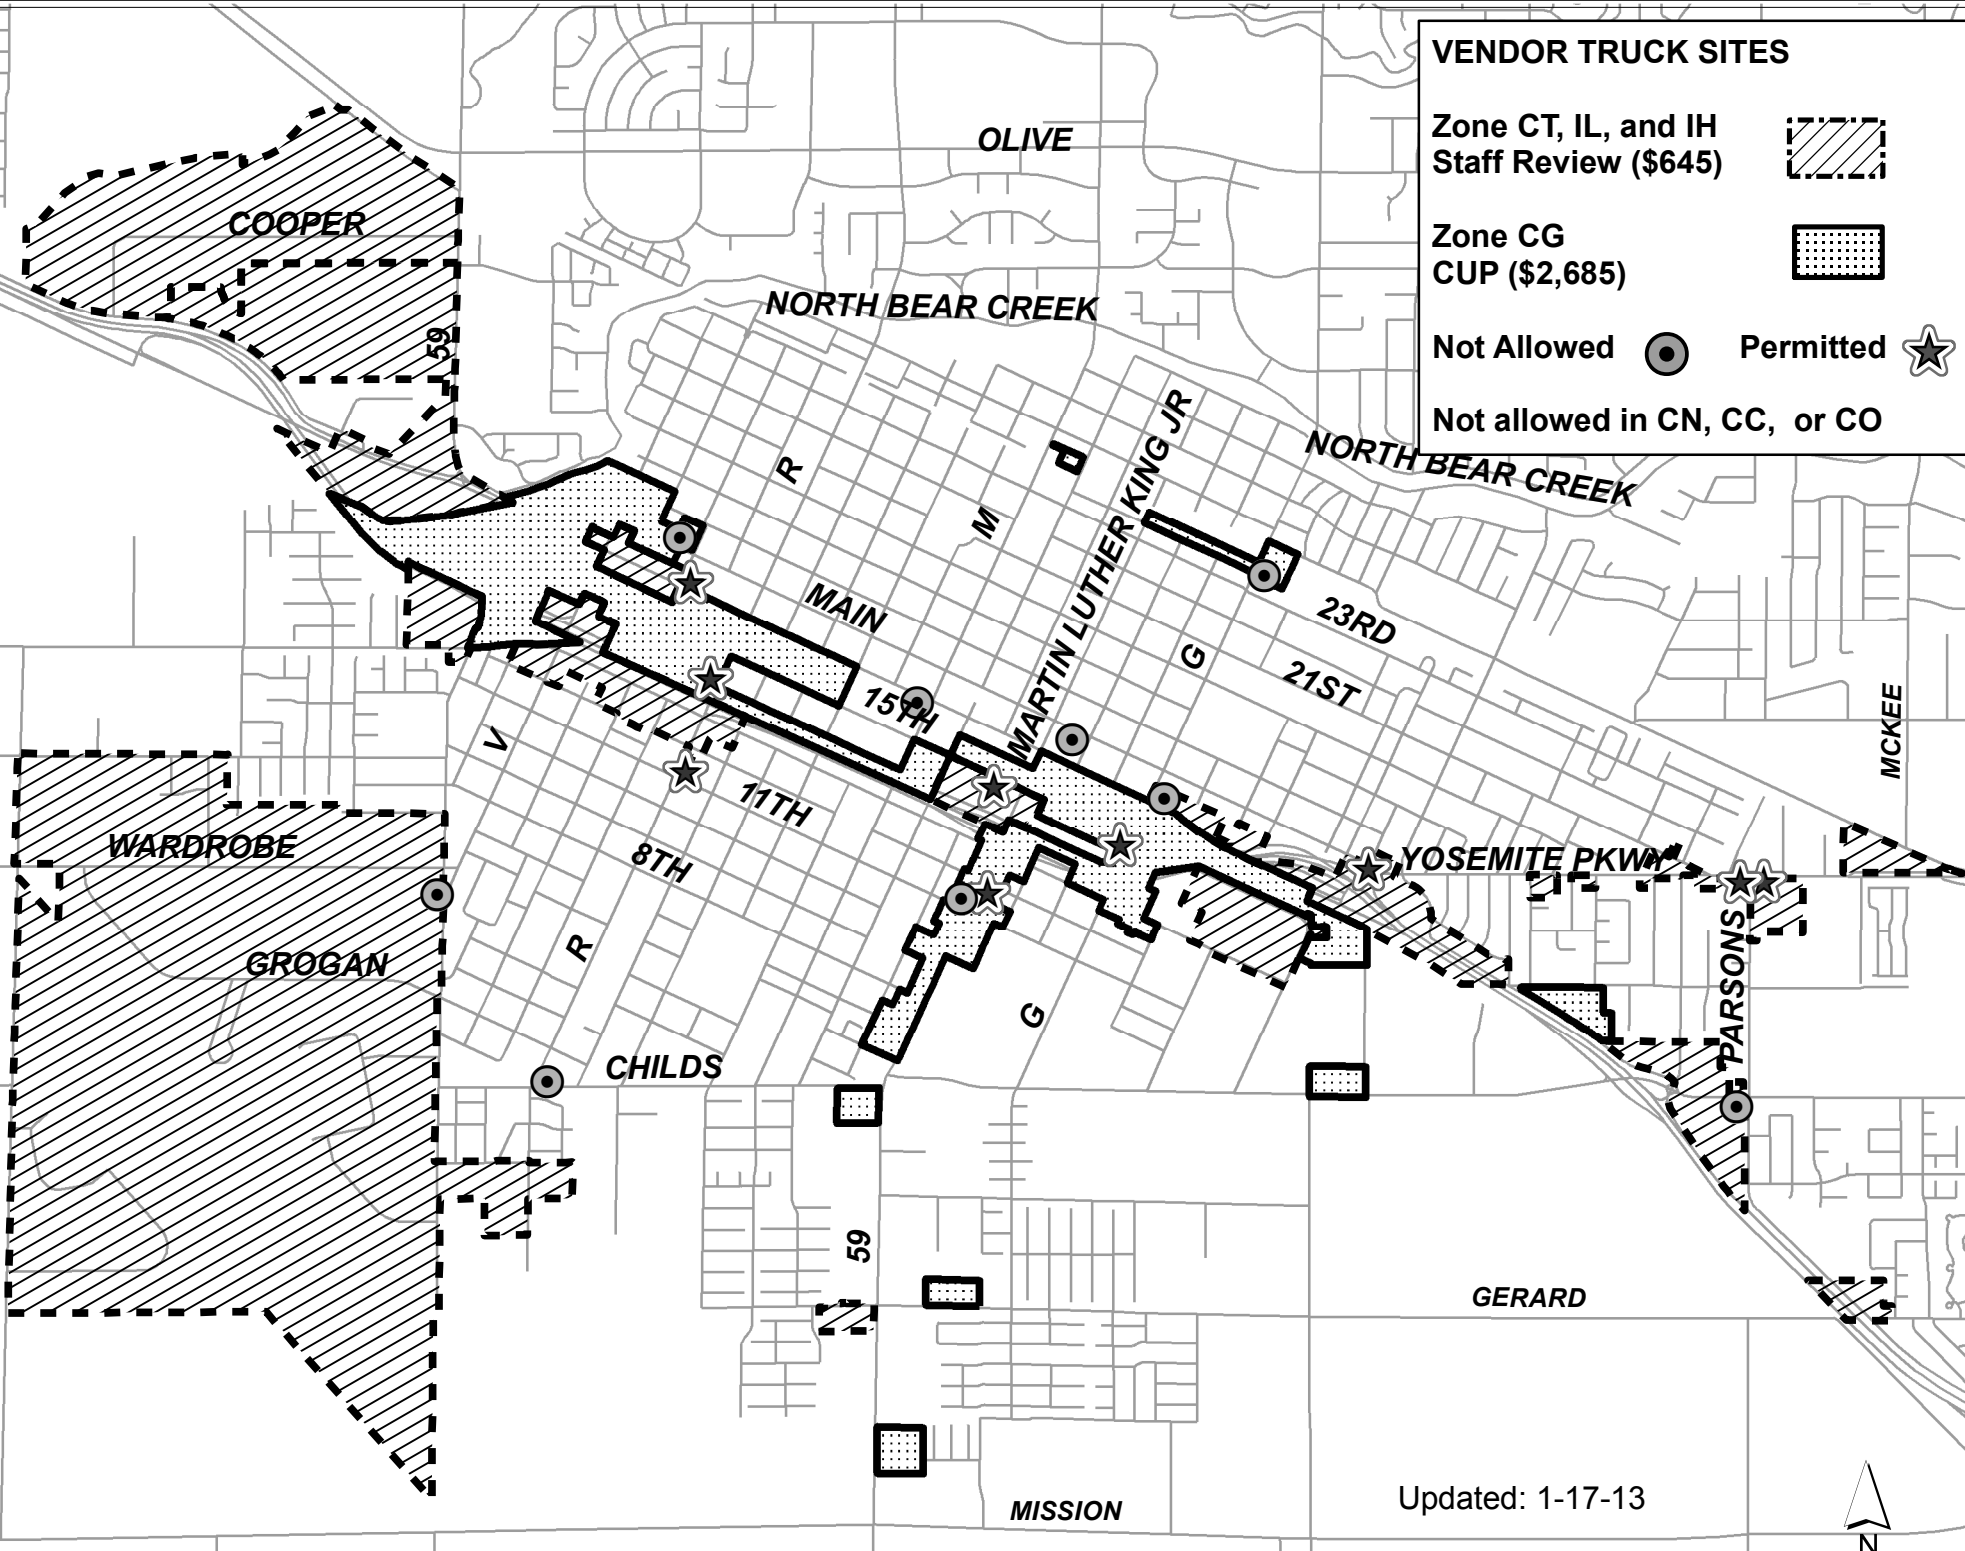

VENDOR TRUCK SITES

Zone CT, IL, and IH
Staff Review (\$645)

Zone CG
CUP (\$2,685)

Not Allowed

Permitted

Not allowed in CN, CC, or CO

Updated: 1-17-13