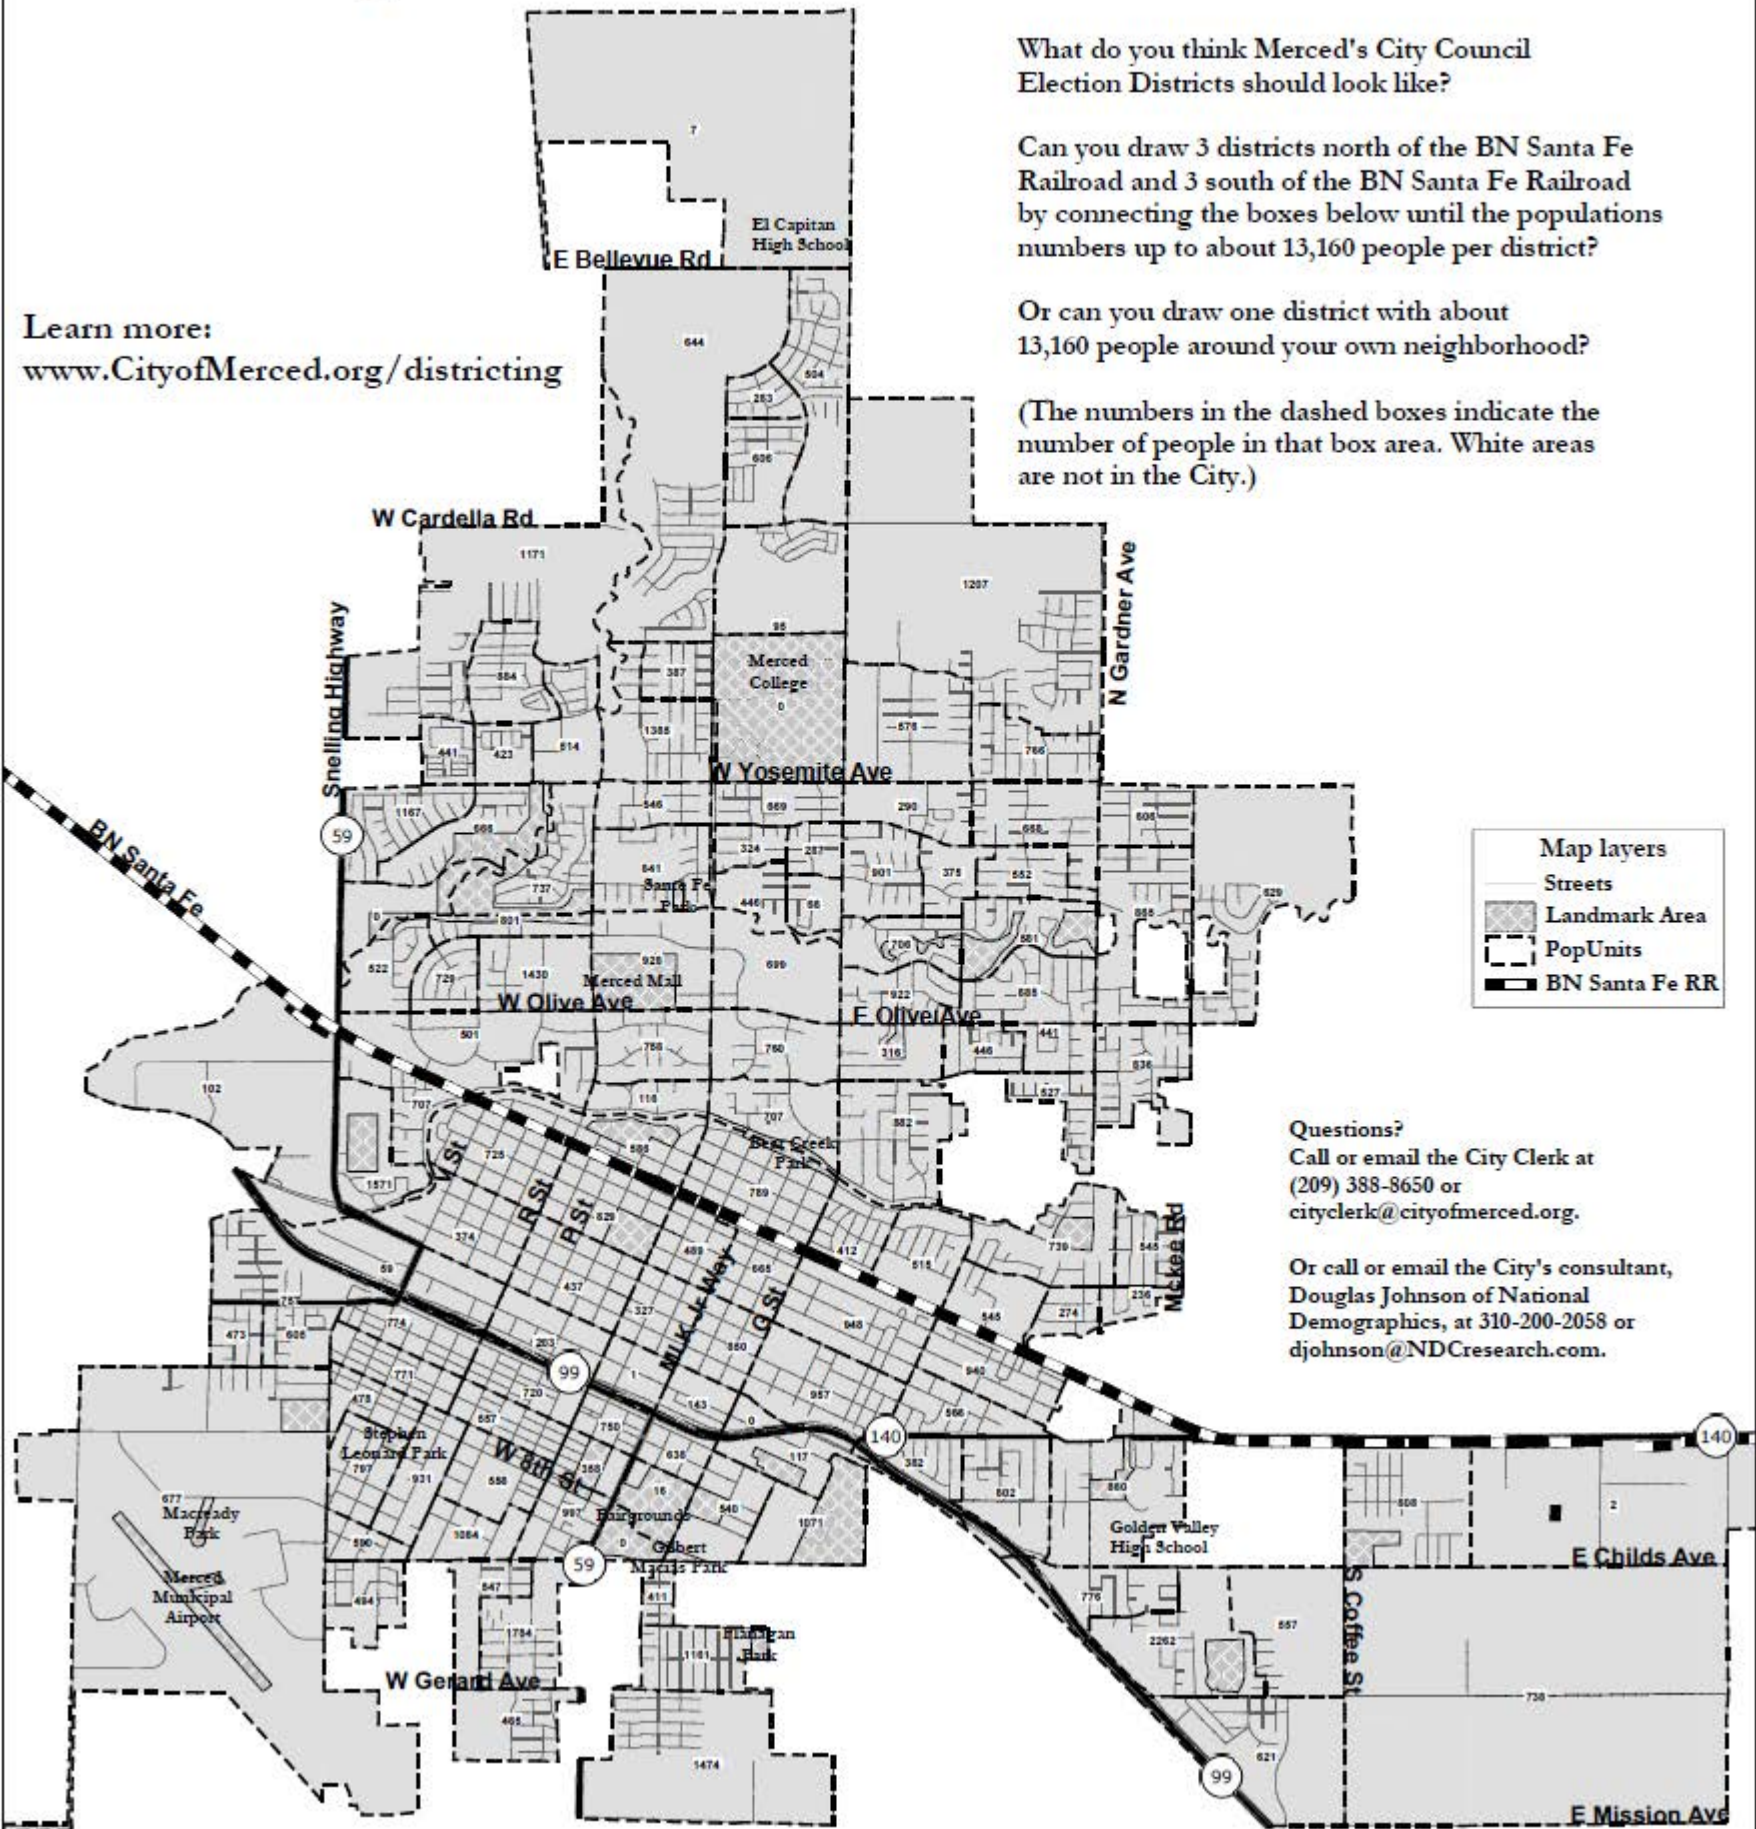

# Help Draw Merced's Future:

What do you think Merced's City Council Election Districts should look like?

Can you draw 3 districts north of the BN Santa Fe Railroad and 3 south of the BN Santa Fe Railroad by connecting the boxes below until the populations up to about 13,160 people per district?

Or can you draw one district with about 13,160 people around your own neighborhood?

(The numbers in the dashed boxes indicate the number of people in that box area. White areas are not in the City.)

Learn more:  
[www.CityofMerced.org/districting](http://www.CityofMerced.org/districting)

**Map layers**

- Streets
- Landmark Area
- PopUnits
- BN Santa Fe RR

**Questions?**  
 Call or email the City Clerk at  
 (209) 388-8650 or  
[cityclerk@cityofmerced.org](mailto:cityclerk@cityofmerced.org).