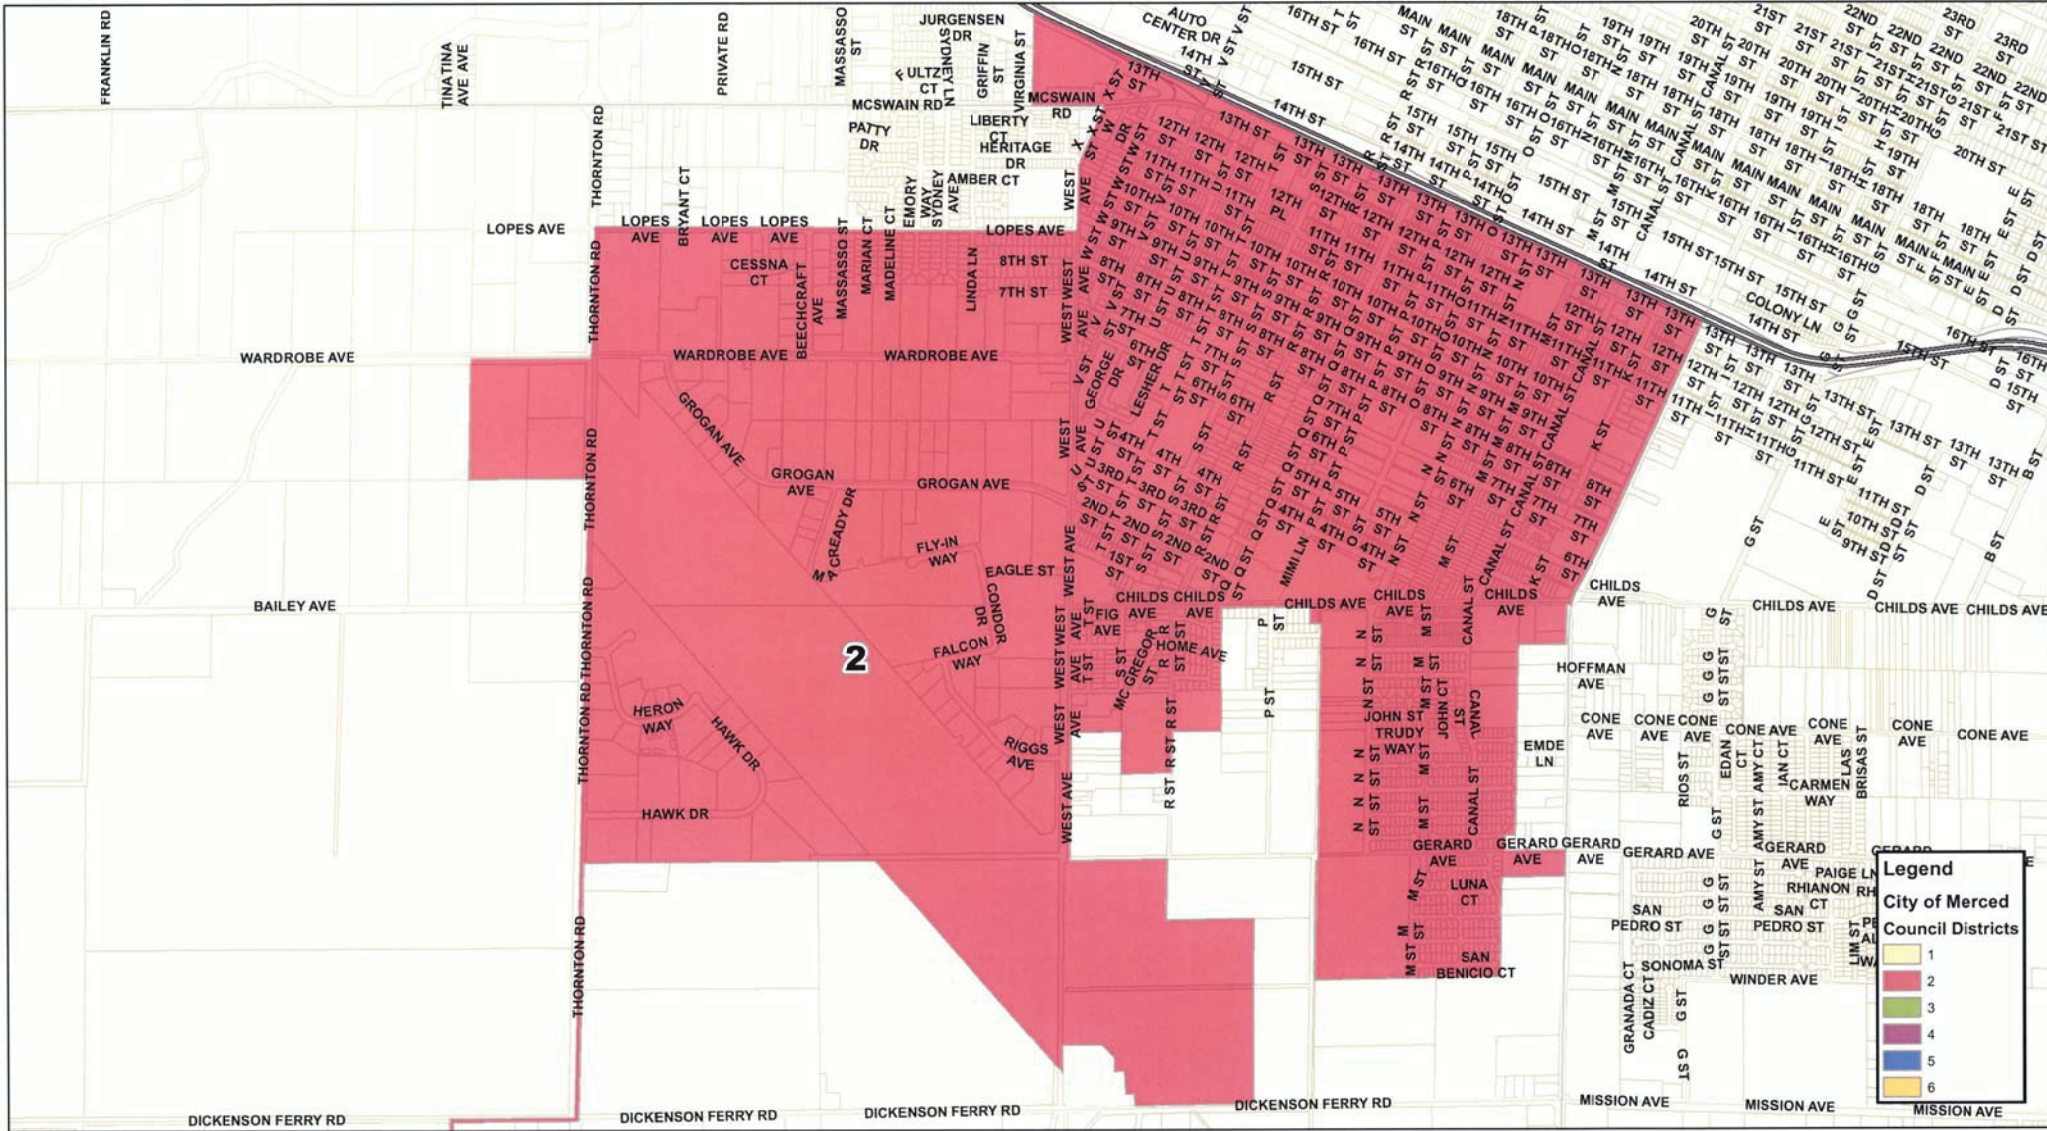

MERCED COUNTY REGISTRAR OF VOTERS

Legend

City of Merced
Council Districts

- 1 (Light Yellow)
- 2 (Red)
- 3 (Light Green)
- 4 (Purple)
- 5 (Blue)
- 6 (Yellow)

City of Merced Council District Area 2