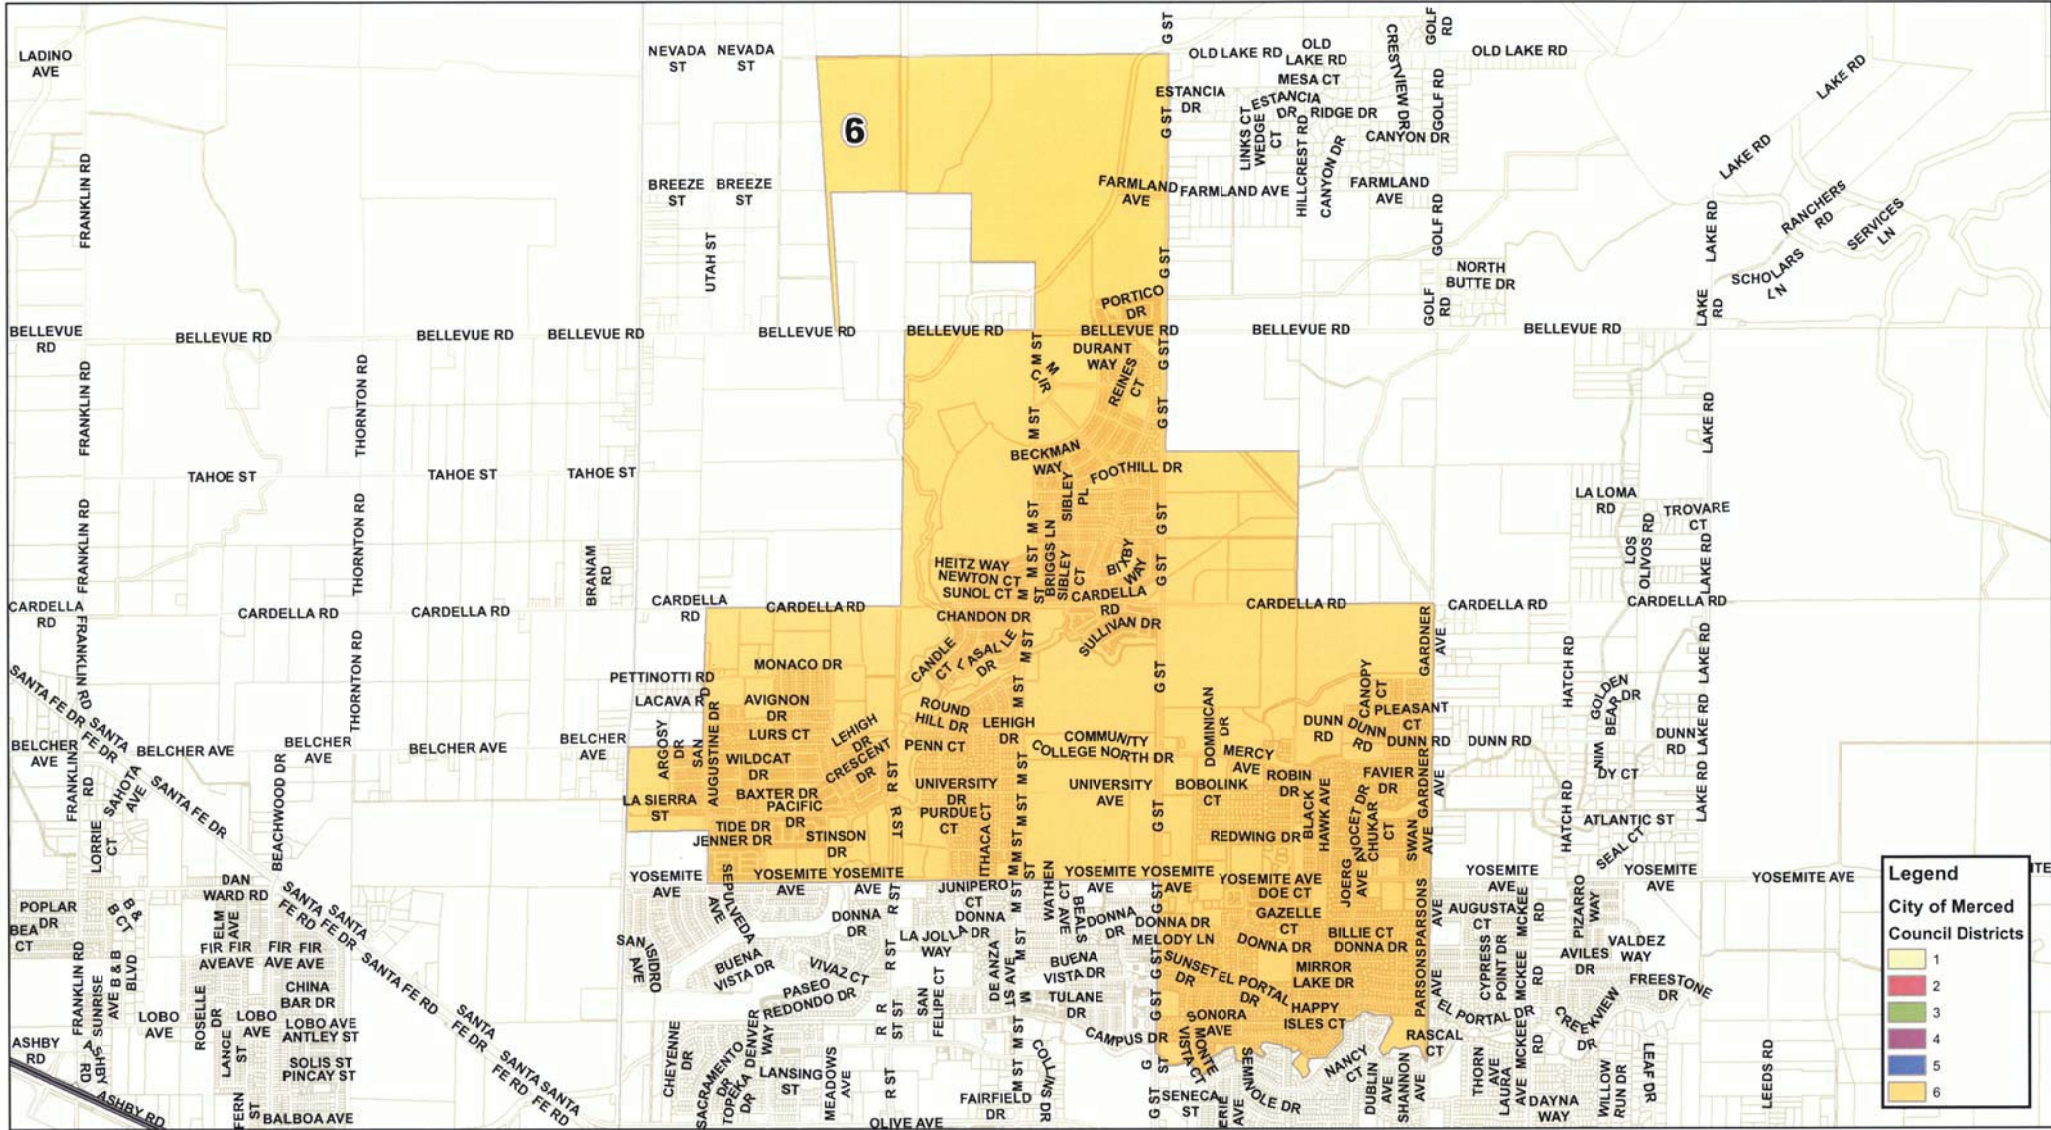

MERCED COUNTY REGISTRAR OF VOTERS

City of Merced Council District Area 6