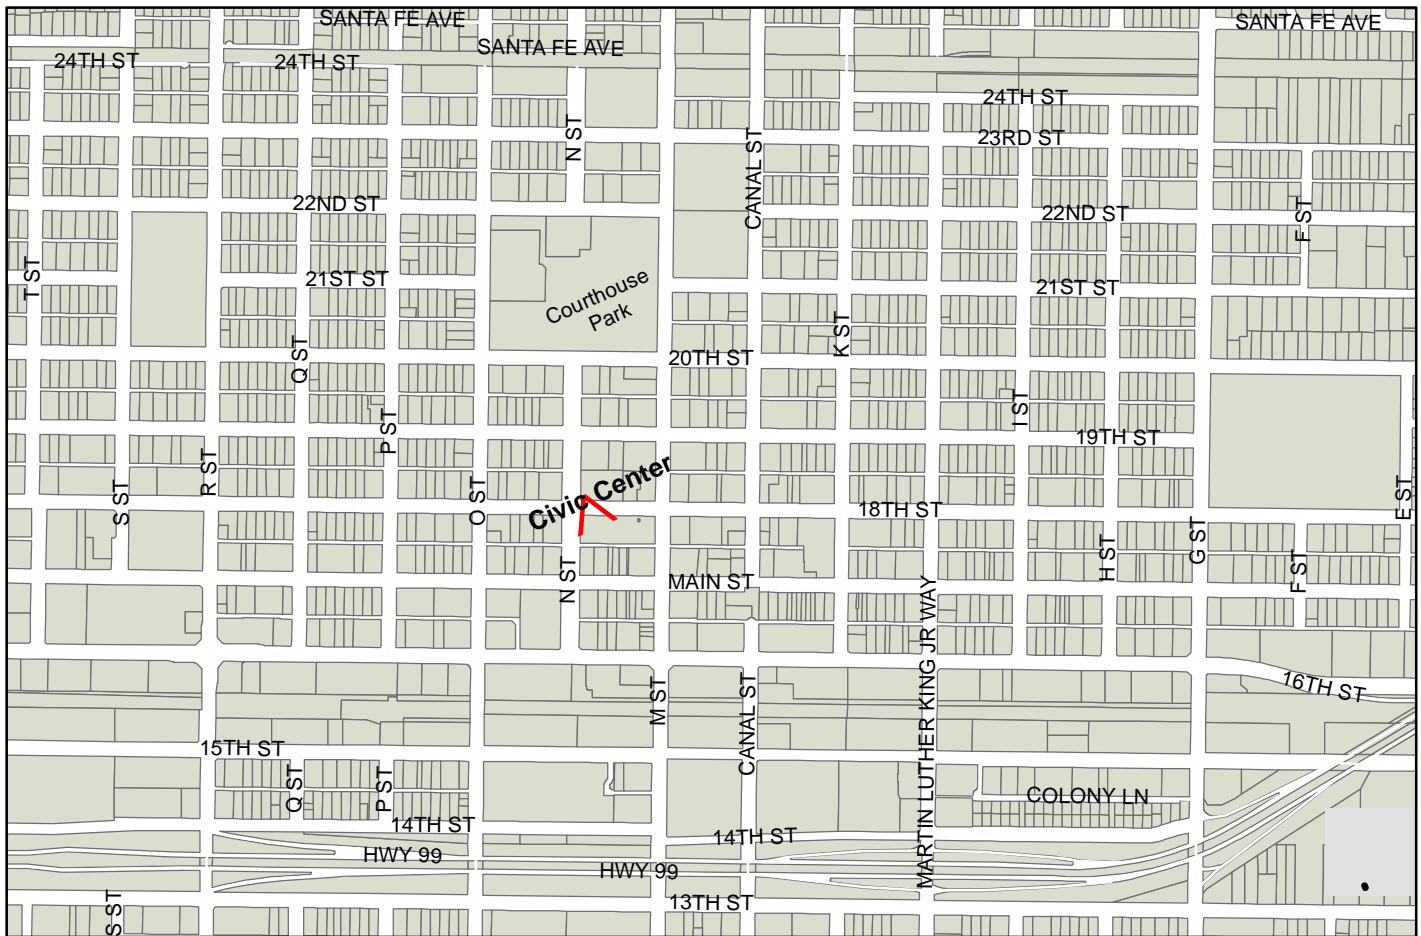

City of Merced Civic Center

678 W 18th St
Merced, California 95340

From the South: Take California Highway 99 North

Take the MARTIN LUTHER KING JR WAY exit toward DOWNTOWN

Turn RIGHT onto MARTIN LUTHER KING JR WAY and proceed to first stoplight (16th St)

Turn LEFT onto W 16th St and proceed to first stoplight (M St)

Turn RIGHT onto M ST and proceed to second stoplight (18th St)

Turn LEFT onto W 18th ST

End at 678 W 18th St (about 3/4 block on the left)

From the North: Take California Highway 99 South

Take the California Hwy 59 North, V Street exit toward R STREET

Turn LEFT onto V ST and proceed three blocks on V ST to 16th St

Turn RIGHT onto W 16th ST and proceed six blocks to N St

Turn left onto N ST and proceed two blocks to W 18th St

Turn RIGHT onto W 18th St

End at 678 W 18th ST (on the corner of W 18th ST and N ST)