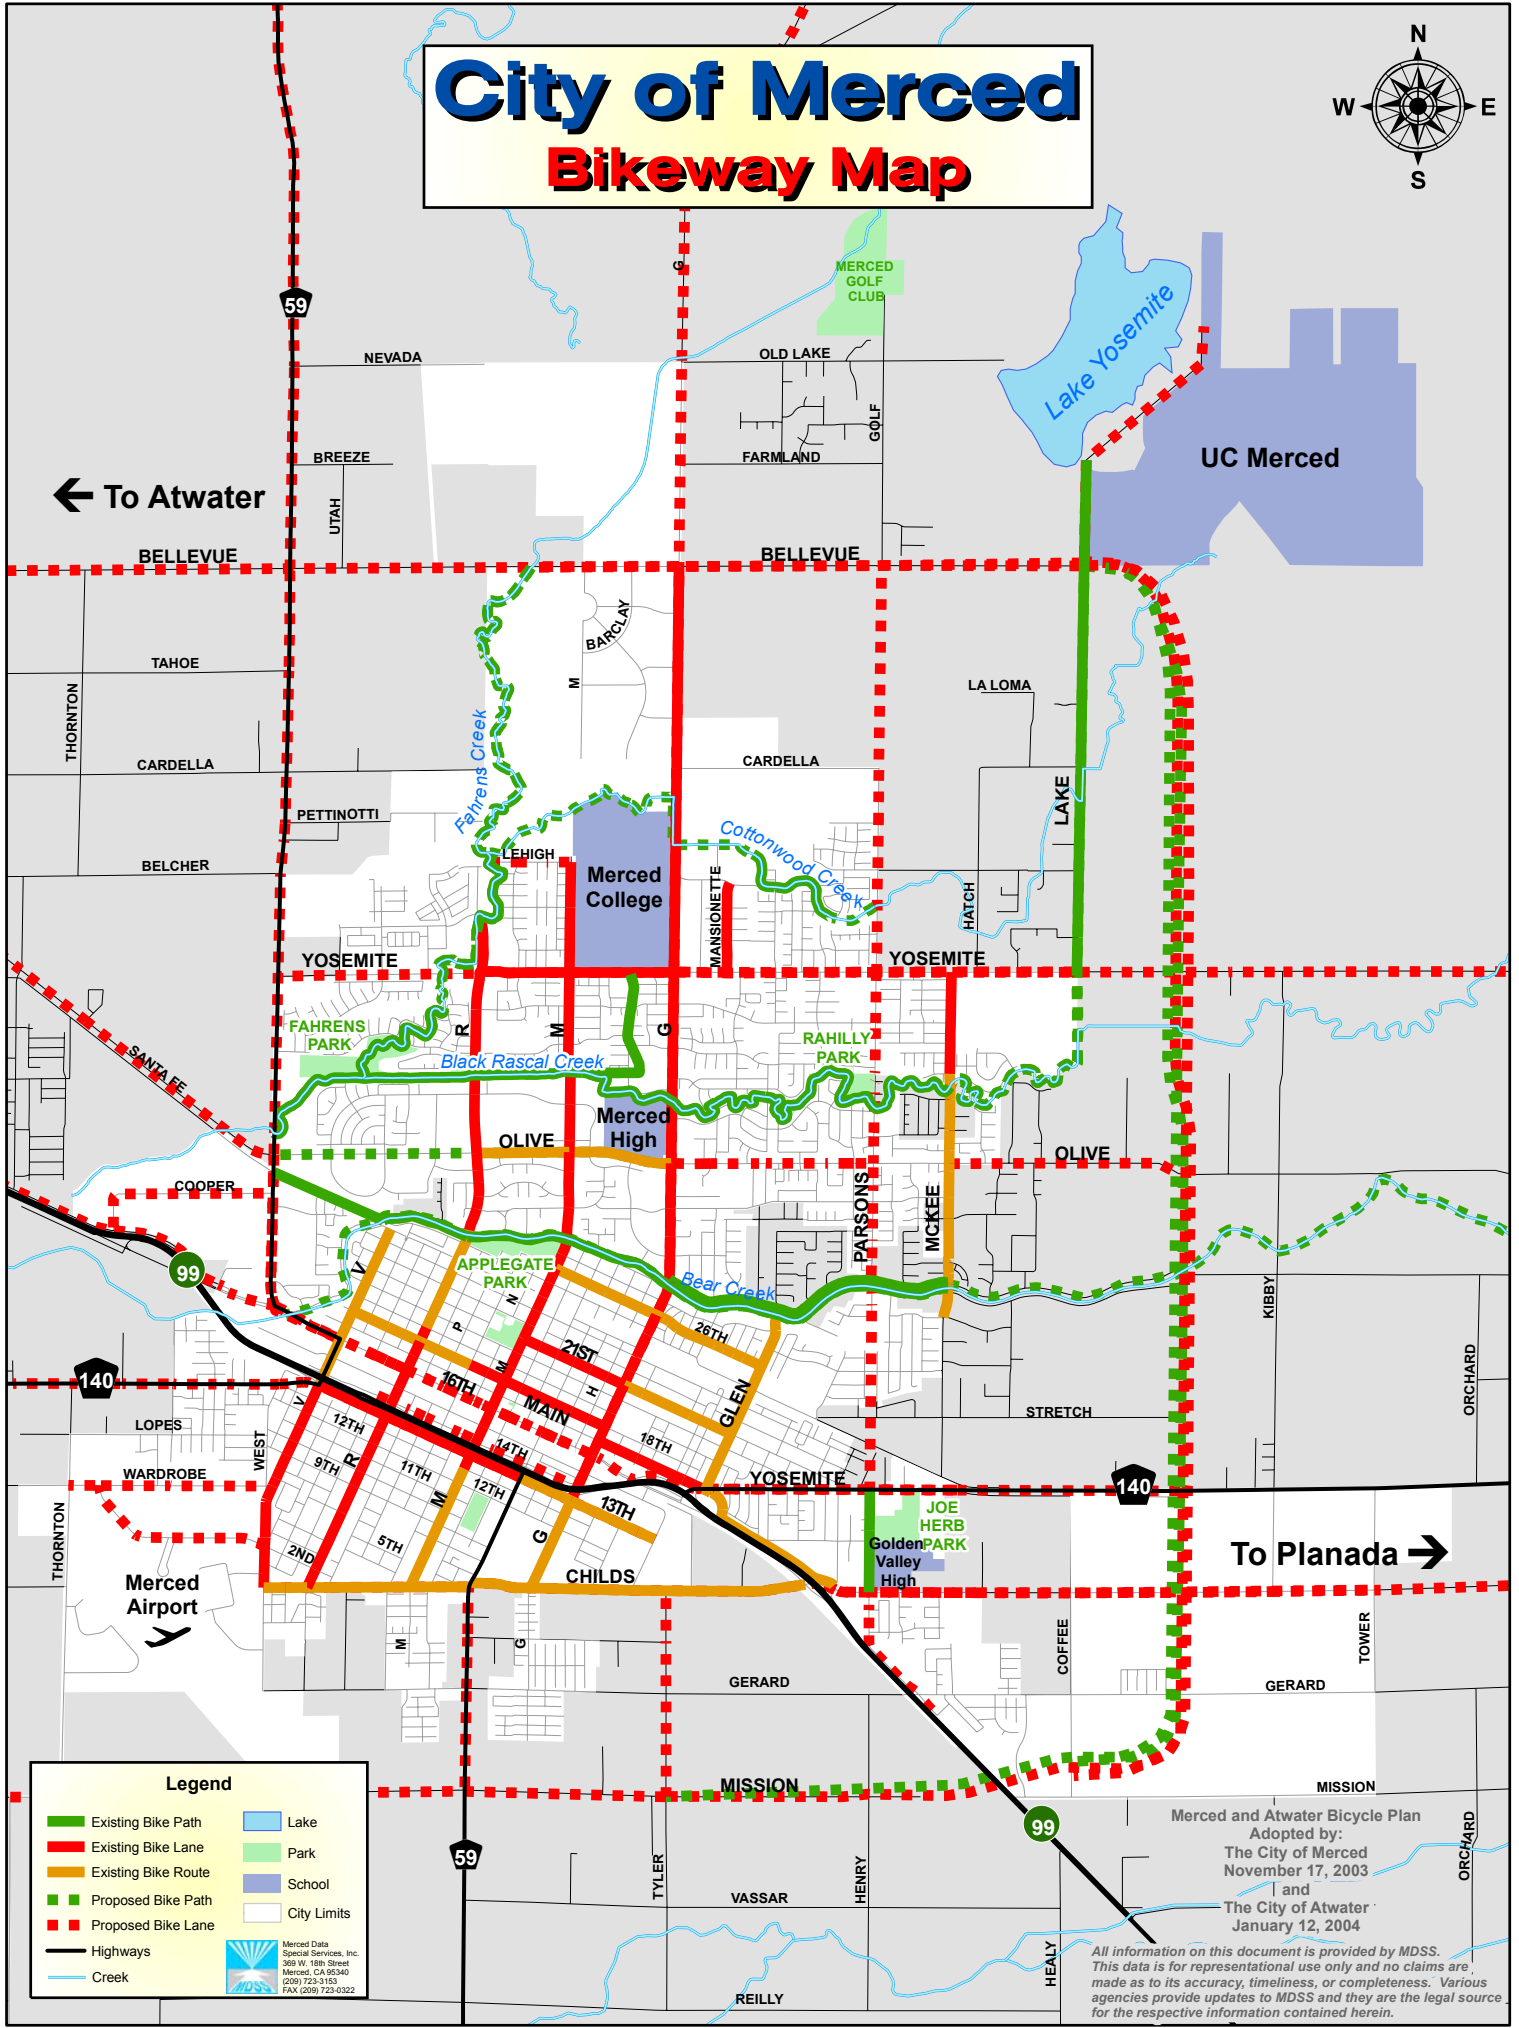

# City of Merced Bikeway Map

← To Atwater

To Planada →

**Legend**

- Existing Bike Path
- Existing Bike Lane
- Existing Bike Route
- - - Proposed Bike Path
- - - Proposed Bike Lane
- Highways
- Creek
- Lake
- Park
- School
- City Limits

Merced Data  
Special Services, Inc.  
369 W. 18th Street  
Merced, CA 95340  
(209) 723-3153  
FAX: (209) 723-0322

Merced and Atwater Bicycle Plan  
Adopted by:  
The City of Merced  
November 17, 2003  
and  
The City of Atwater  
January 12, 2004